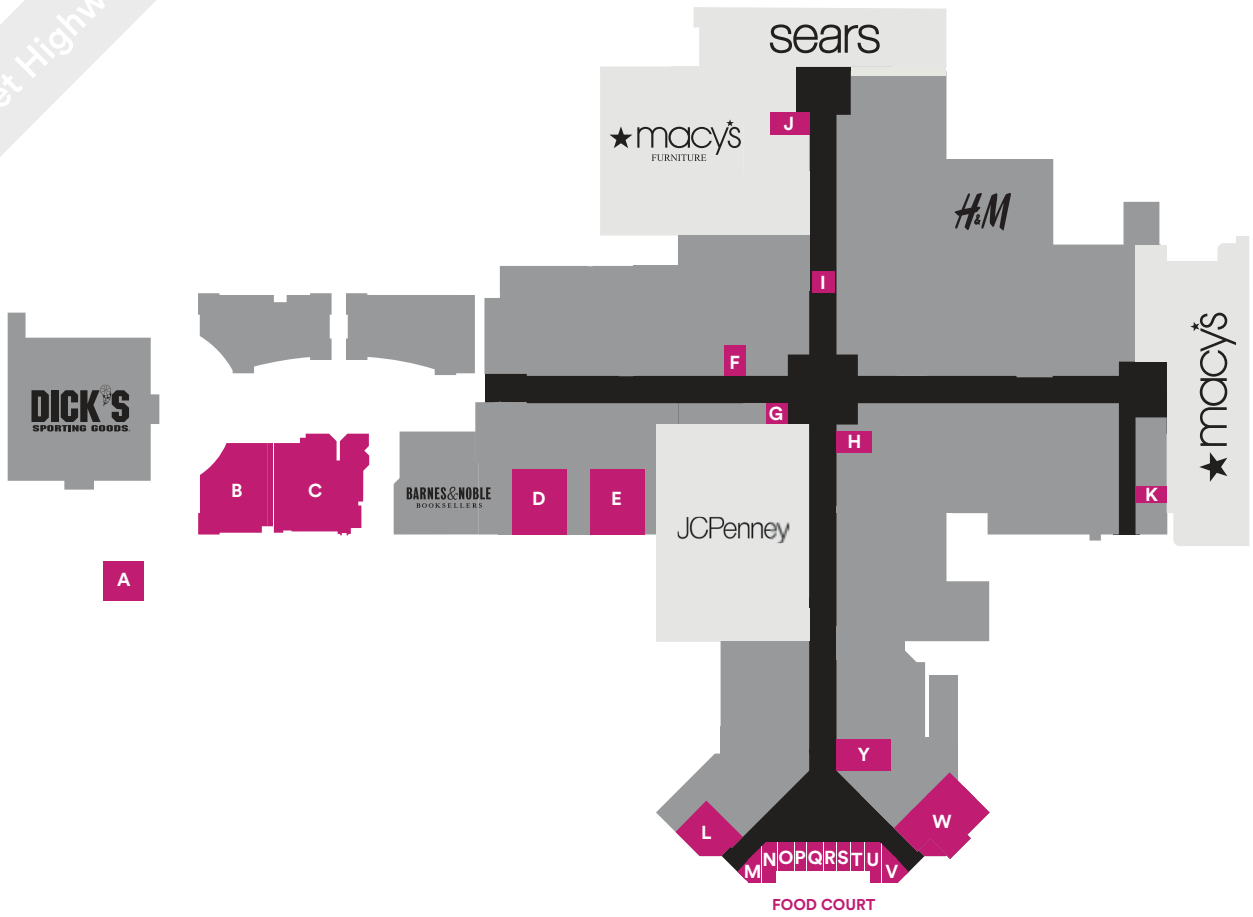

SMITH HAVEN MALL

Visit Smith Haven Mall to meet all of your shopping needs, from cutting-edge technology to stylish apparel and housewares. With more than 140 stores, including Apple, H&M, White House Black Market, Michael Kors, Forever 21 and Sur La Table, it offers endless options, as well as an exciting dining scene, featuring P.F. Chang's, The Cheesecake Factory, Bobby's Burger Palace and the newly opened Le Vin wine bar.

Conveniently located between Route 347 and Middle Country Road (NY 25), Smith Haven Mall has it all, from jewelry to sporting goods and everything in between.

LET'S EAT

Monday–Saturday 10AM–9:30PM
Sunday 11AM–7PM

Department store, restaurant and holiday hours may vary.

(631) 724-8066

SMITH HAVEN MALL
A SIMON MALL

FOOD COURT

Located near the main mall entrance, right off Middle Country Road, the Food Court offers a wide variety of eateries with something for everyone.

STARBUCKS F

Handcrafted beverages, pastries and boxed meals.

TEAVANA G

Gourmet tea selection, teapots and accessories.

SMITH HAVEN MALL DINING DIRECTORY

Nestconset Highway / 347

New Moriches Road

Middle Country Road