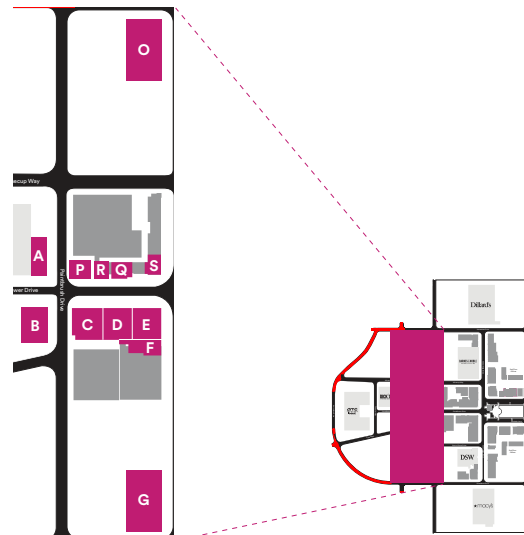

Gourmet popcorn.

STEEL CITY POPS Q

All-natural gourmet pops.

VIVI BUBBLE TEA R

Boba milk tea and snacks.

RESTAURANT ROW MAP

EATERIES, DRINKS & SNACKS

Come join us at one of our delicious eateries or stop in for a quick treat.