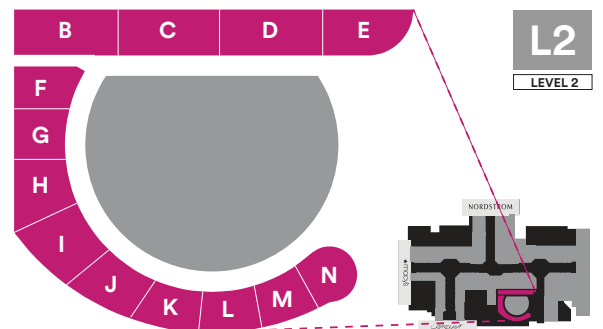

SUBWAY L2 B

SUSHI CAFÉ L2 N

FOOD COURT MAP

RESTAURANTS & EATERIES

Prefer a full-service experience?
Come join us at one of our delicious dining spots.

BESITO MEXICAN L1 U

Translating to “little kiss,” Besito strives to delight guests with the warmth of a private hacienda, offering world-class tableside guacamole, margaritas, enchiladas and more.