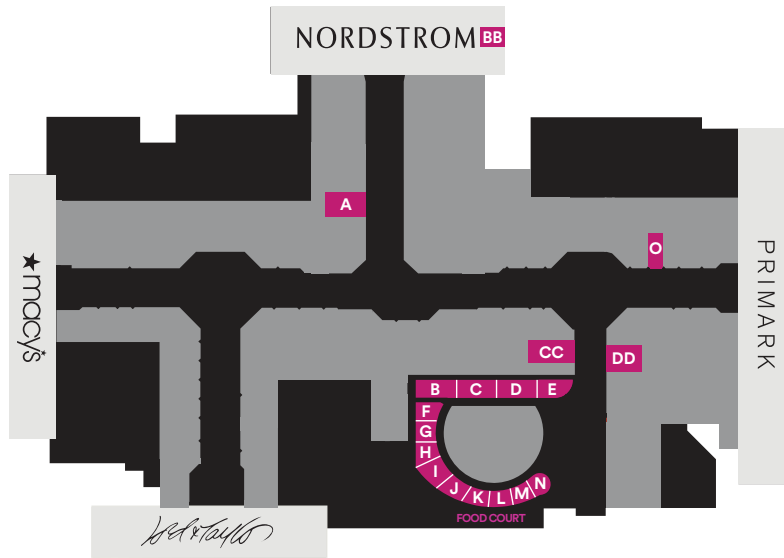

PRETZEL TWISTER L2 DD

Hand-rolled Pennsylvania Dutch soft pretzels.

TEAVANA L1 V

Gourmet tea selection, teapots and accessories.

TRUFFLES FINE CONFECTIONS L1 S

Handmade chocolates, truffles and sugar-free options.

BURLINGTON MALL® DINING DIRECTORY

L2
LEVEL 2

L1
LEVEL 1